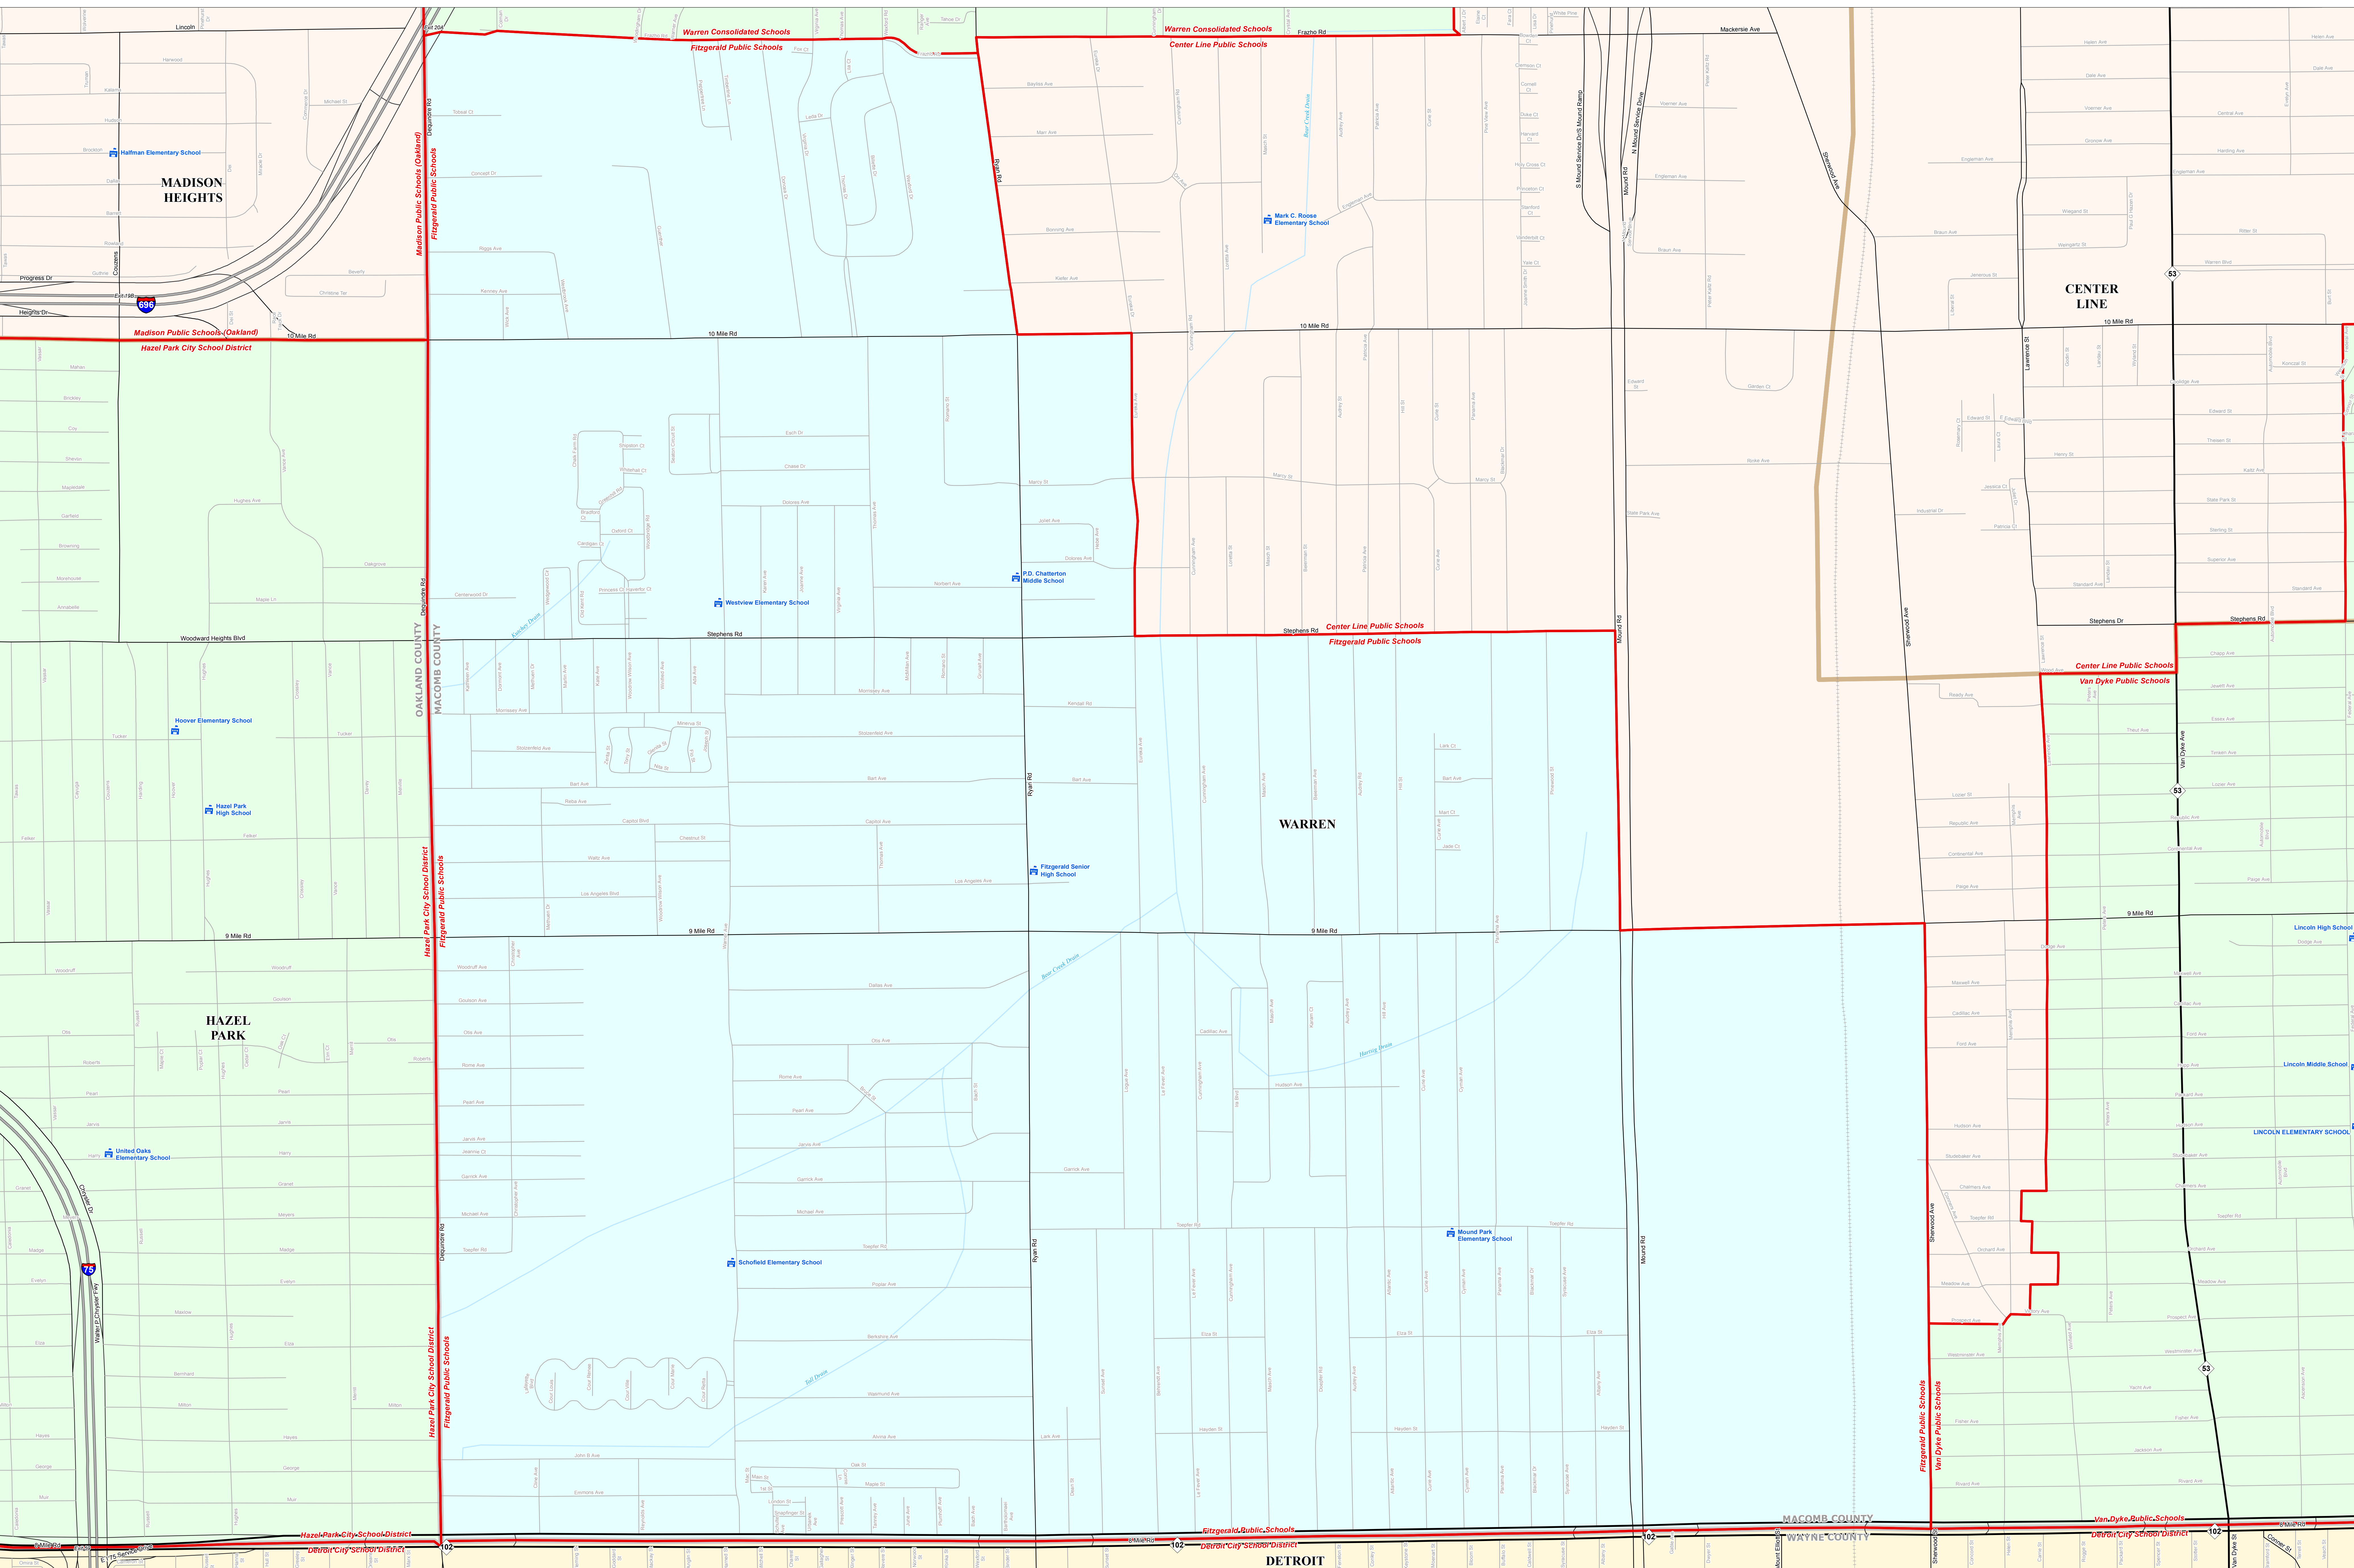

FITZGERALD PUBLIC SCHOOLS

Macomb ISD

0 0.25 0.5 1 Miles

All information presented in this publication is in the public domain and may be reproduced, reprinted, and redistributed as desired.

Legend	
	School District
	County
	City
	Township
	Village
	Census Designated Place
	Unincorporated Place
	School
	Freeway
	Primary Road
	Local Road
	Railroad
	Water Feature
	River, Stream, or Drain